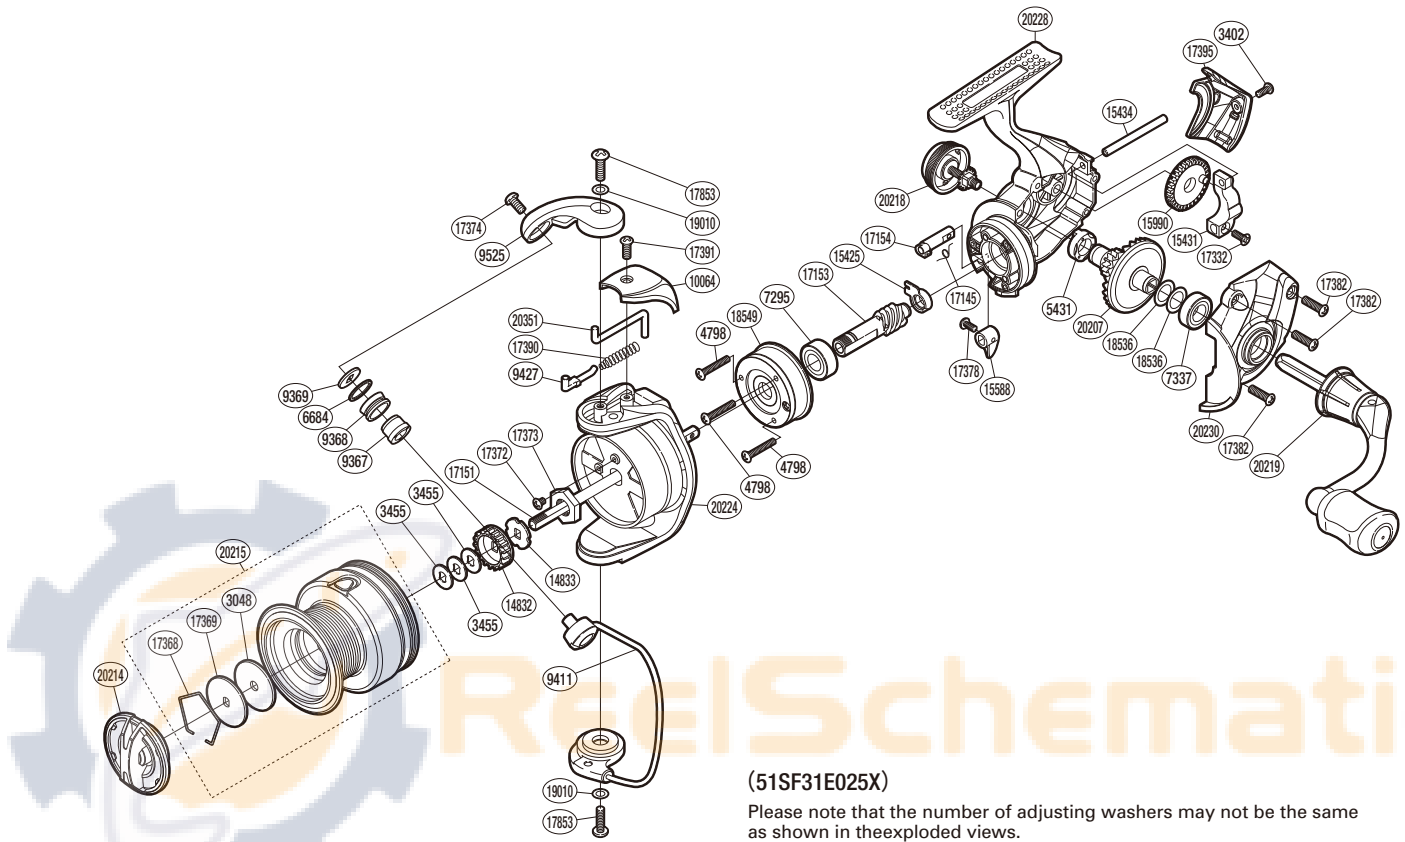

SHIMANO

FX

FX2500FC

Part No.	Description	Part No.	Description	Part No.	Description
RD 3048	Drag Washer	RD15425	Pinion Gear Bushing	RD17390	Bail Spring
RD 3402	Screw	RD15431	Oscillating Slider	RD17391	Screw
RD 3455	Spool Washer	RD15434	Oscillating Guide	RD17395	Rear Protector
RD 4798	Screw	RD15588	Anti-Reverse Lever	RD17853	Screw
RD 5431	Drive Gear Bushing	RD15990	Oscillating Gear	RD18536	Washer
RD 6684	Line Roller Spacer	RD17145	Anti-Reverse Cam Spring	RD18549	Roller Clutch Assembly
RD 7295	Ball Bearing	RD17151	Main Shaft	RD19010	Washer
RD 7337	Ball Bearing	RD17153	Pinion Gear	RD20207	Drive Gear
RD 9367	Line Roller Bushing	RD17154	Anti-Reverse Cam	RD20214	Drag Knob Assembly
RD 9368	Line Roller	RD17332	Screw	RD20215	Spool Assembly
RD 9369	Line Roller Washer	RD17368	Drag Washer Retainer	RD20218	Handle Screw Cap
RD 9411	Bail Assembly	RD17369	Key Washer	RD20219	Handle Assembly
RD 9427	Bail Spring Guide A	RD17372	Screw	RD20224	Rotor
RD 9525	Bail Arm	RD17373	Rotor Nut	RD20228	Body
RD10064	Bail Spring Cover	RD17374	Screw	RD20230	Side Cover
RD14832	Spool Support A	RD17378	Screw	RD20351	Bail Trip Lever
RD14833	Spool Support B	RD17382	Screw		